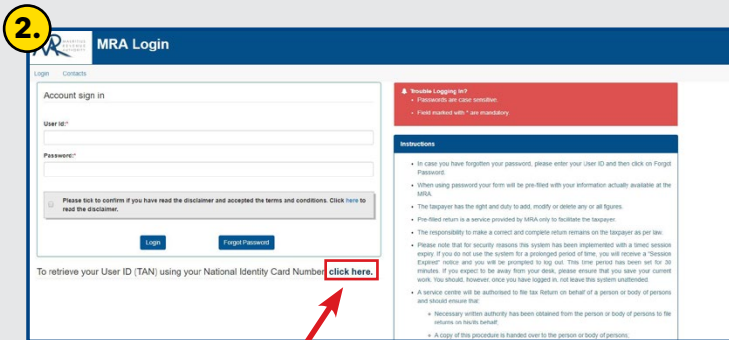

Go to MRA website: [www.mra.mu](http://www.mra.mu) and **click/tap** on **TAXPAYER PORTAL**

**Click/tap** on **click here**

Enter your **'NID or NCID'** and **click/tap Retrieve your TAN**.  
Your **TAN** will be displayed instantly on your screen.