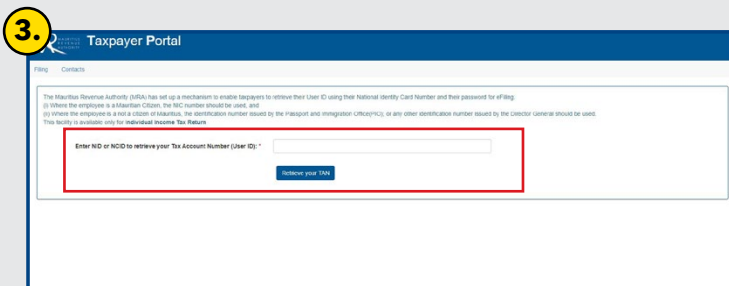

Go to MRA website: [www.mra.mu](http://www.mra.mu) and **click/tap** on **TAXPAYER PORTAL**

**Click/tap** on **click here**

Enter your **'NID or NCID'** and **click/tap Retrieve your TAN**.  
Your **TAN** will be displayed instantly on your screen.